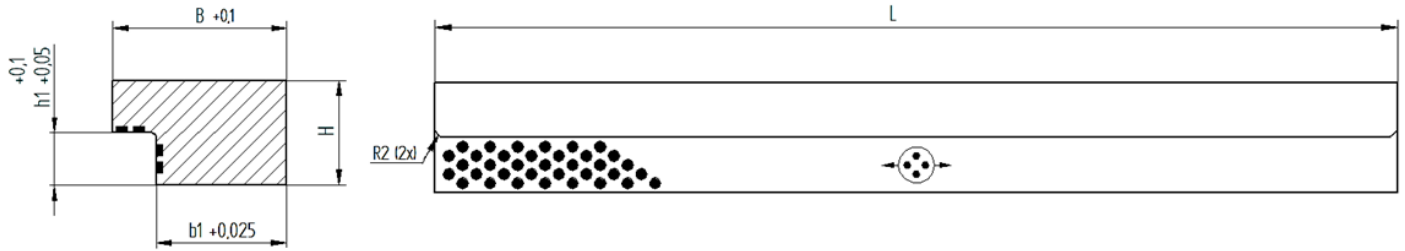

## Wartungsfreie Winkelleiste

Self-lubricating angled guide gib

Similar to: 2962.71

B	b1	H	h1	L	Art.Nr.
20	15	12	6	305	GLL03.020.012.0305
25	18	15	8	305	GLL03.025.015.0305
30	21	20	12	305	GLL03.030.020.0305
32	22	30	15	605	GLL03.032.030.0605
32	22	30	15	1005	GLL03.032.030.1005
35	23	35	24	605	GLL03.035.035.0605
35	23	35	24	1005	GLL03.035.035.1005
50	28	45	25	605	GLL03.050.045.0605
50	28	45	25	1005	GLL03.050.045.1005
50	34	50	34	605	GLL03.050.050.0605
50	34	50	34	1005	GLL03.050.050.1005